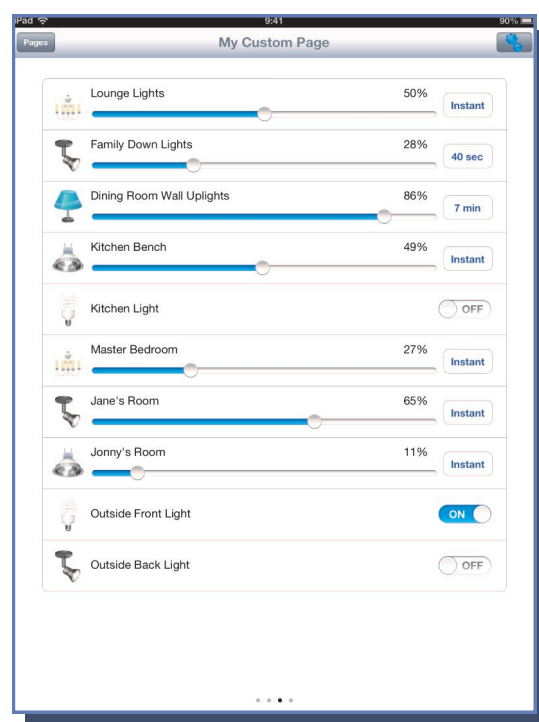

www.hamfield.com.au

Hamfield
Software and Hardware Solutions